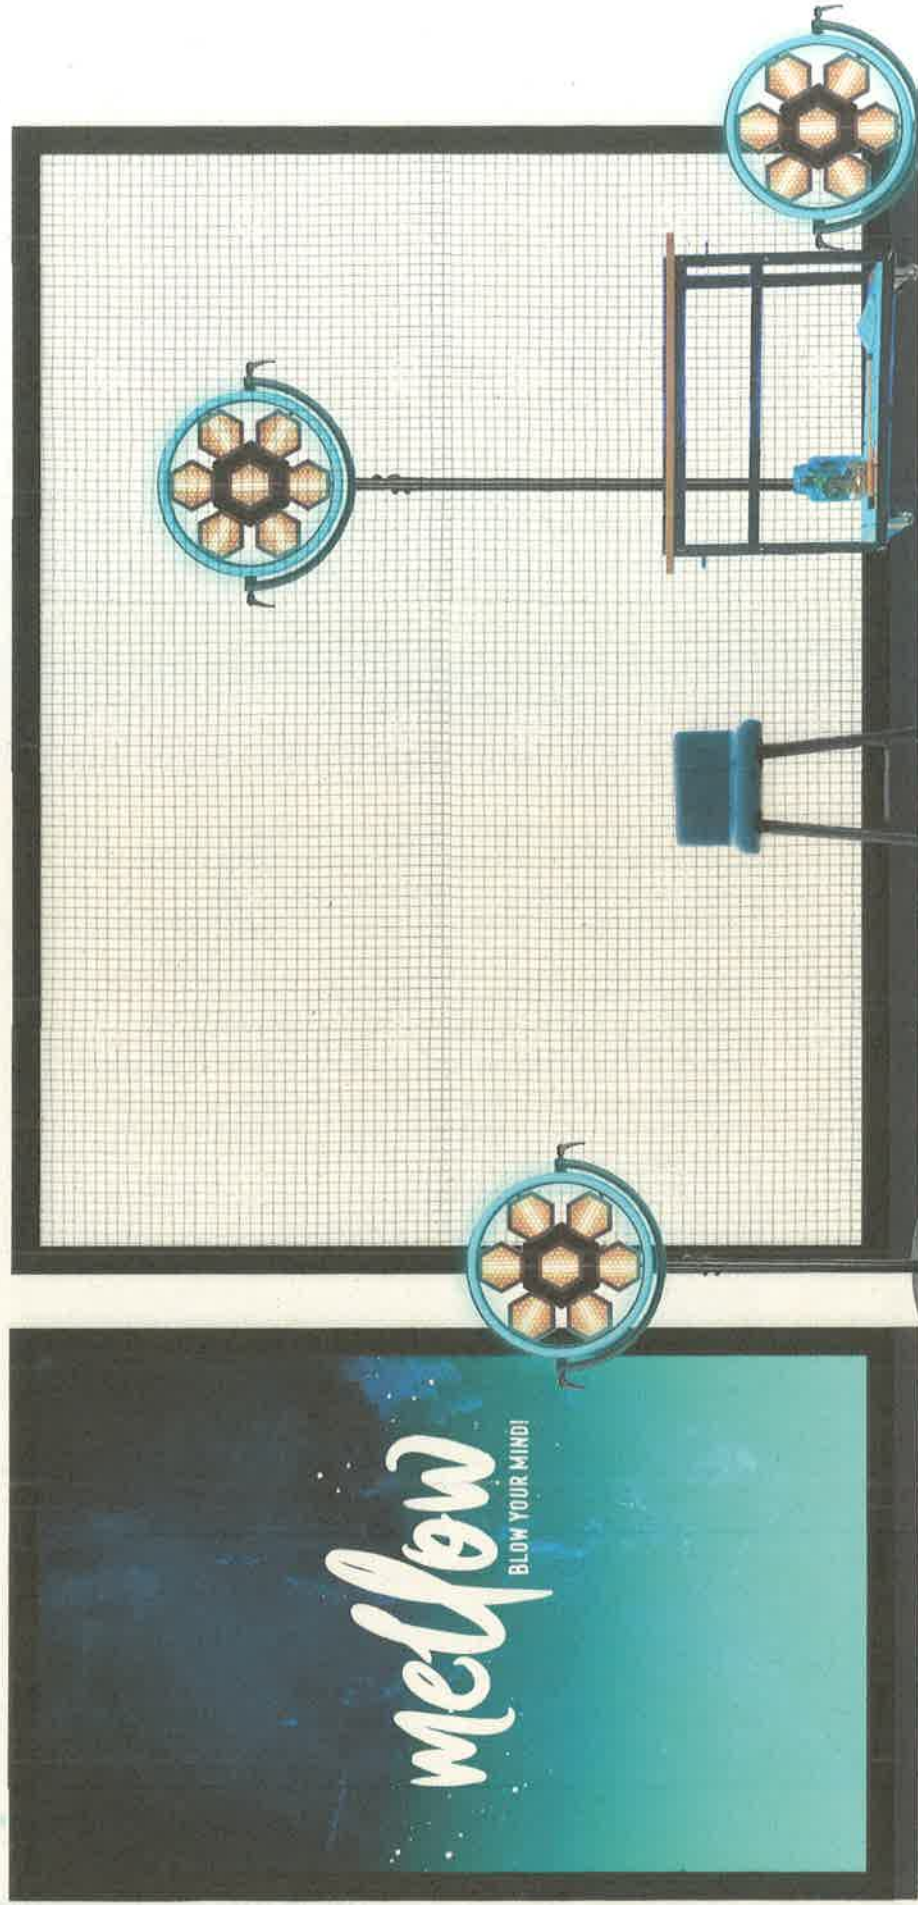

MELLOW - BLOW YOUR MIND

Grosses Stage Set-Up

mind. 6,0 m Breite (Ideal 8,0 m Breite)

mind. 3,5 m Lichthöhe